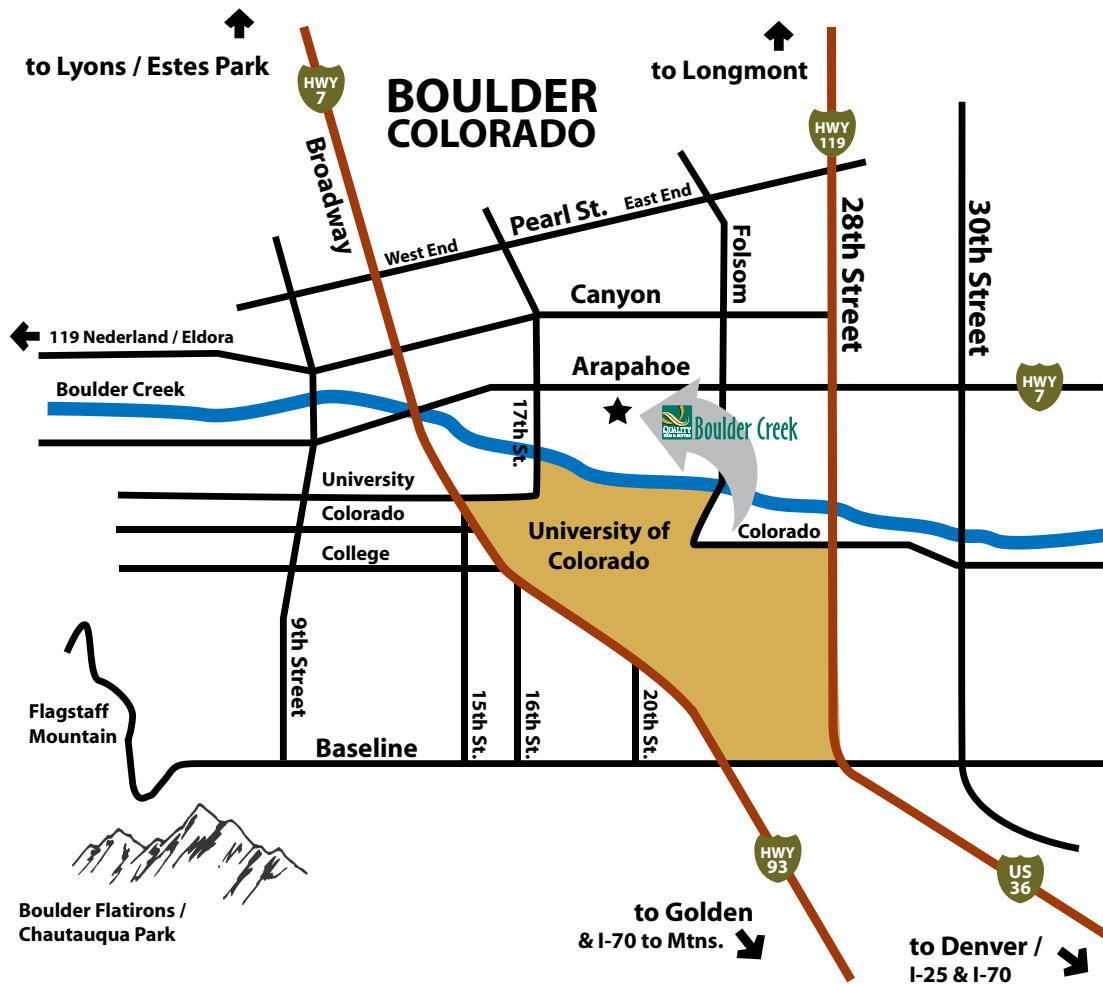

Boulder Creek

BY CHOICE HOTELS

2020 Arapahoe Avenue
Boulder, Colorado 80302

303.449.7550 tel.
888.449.7550 (outside Colorado)
303.449.1082 fax

www.QualityInnBoulder.com
info@qualityinnboulder.com

From Denver International Airport, Exit DIA on Peña Boulevard. Continue until you reach I-70 West. Take I-70 West to the I-270 North Exit (#279) toward Fort Collins. Take I-270 North to U.S. Hwy 36 West Exit, toward Boulder. Continue on Hwy 36 into Boulder. Hwy 36 will change into 28th Street just past Baseline Exit. Take 28th to Arapahoe. Go left (west) on Arapahoe Ave. Boulder Creek Quality Inn & Suites is 8 blocks west on your left hand side (just past 23rd Street).